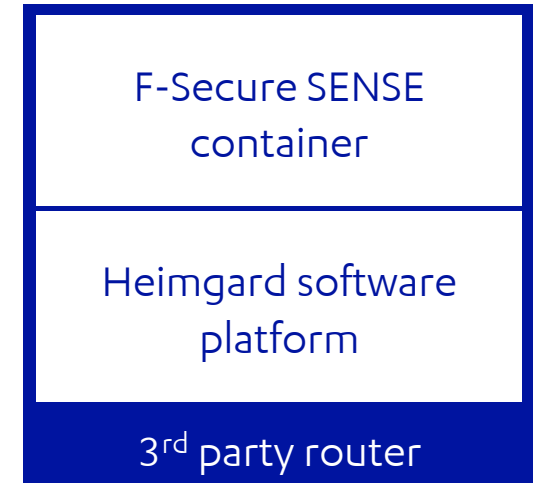

Service Provider App

- Service Provider app incl. connected home security management
- Family rules aligned via cloud
- Protection on-the-go with SAFE/TOTAL as separate apps

Heimgard App

- Third party Vendor, eg security or WiFi management application
- Integrated functionality with WiFi management or other functions

ON THE GO

- Protection on-the-go with SAFE/TOTAL as separate apps & IDP

CONFIDENTIAL

CONVERGED SMART HOME & SECURITY FEATURES EXAMPLE WITH F-SECURE & HEIMGARD

F-Secure SENSE functionality can be made available in Heimgard smart home app

F-Secure SENSE integrated on the Heimgard smart home gateway

One solution to be used on 3rd party routers.

F-Secure®