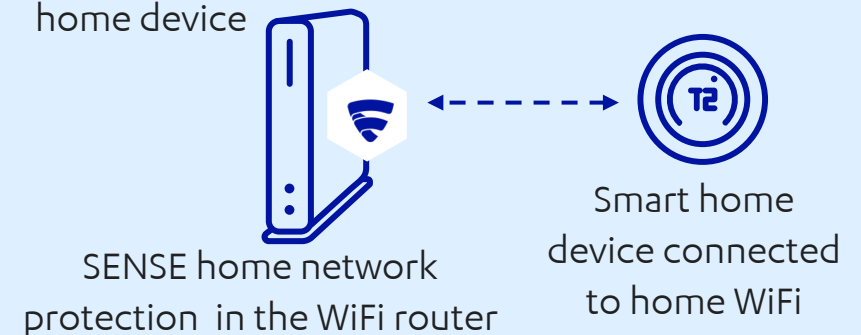

ID PROTECTION ADDING A UNIQUE LAYER OF ADDITIONAL PROTECTION TO SENSE

PROTECTION LAYER

Protection for using online services

F-Secure ID PROTECTION

24/7 monitoring and breach alerts for your online identity when using online services to manage your smart home devices

Protection for home network devices

F-Secure SENSE

Protects every internet connected device in the home network against cyber threats

MAKING IT HAPPEN

SENSE MANAGEMENT APP OPTIONS

RECOMMENDED

ROADMAP

OPTIONAL

CASE BY CASE

AT HOME

F-Secure SENSE app*

- F-Secure provided app for connected home security management
- Block pages

F-Secure "One App"

- F-Secure provided combined app for endpoint protection and connected home security management (TOTAL 4.0, roadmap item 2022)

Service Provider App

- Service Provider app incl. connected home security management
- Family rules aligned via cloud
- Protection on-the-go with SAFE/TOTAL as separate apps

Heimgard App

- Third party Vendor, eg security or WiFi management application
- Integrated functionality with WiFi management or other functions