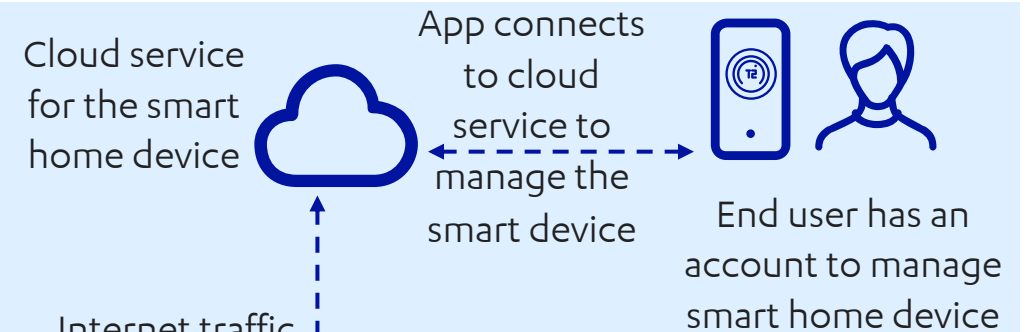

ID PROTECTION ADDING A UNIQUE LAYER OF ADDITIONAL PROTECTION TO SENSE

PROTECTION LAYER

Protection for using online services

F-Secure ID PROTECTION

24/7 monitoring and breach alerts for your online identity when using online services to manage your smart home devices

Protection for home network devices

F-Secure SENSE

Protects every internet connected device in the home network against cyber threats

MAKING IT HAPPEN

SENSE MANAGEMENT APP OPTIONS

RECOMMENDED

ROADMAP

OPTIONAL

CASE BY CASE

AT HOME

F-Secure SENSE app*

- F-Secure provided app for connected home security management
- Block pages

F-Secure "One App"

- F-Secure provided combined app for endpoint protection and connected home security management (TOTAL 4.0, roadmap item 2022)

Service Provider App

- Service Provider app incl. connected home security management
- Family rules aligned via cloud
- Protection on-the-go with SAFE/TOTAL as separate apps

Heimgard App

- Third party Vendor, eg security or WiFi management application
- Integrated functionality with WiFi management or other functions