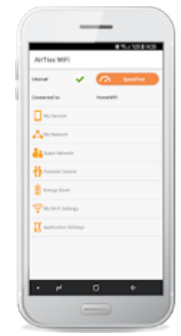

CASE BY CASE

AT HOME

F-Secure SENSE app*

- F-Secure provided app for connected home security management
- Block pages

F-Secure "One App"

- F-Secure provided combined app for endpoint protection and connected home security management (TOTAL 4.0, roadmap item 2022)

Service Provider App

- Service Provider app incl. connected home security management
- Family rules aligned via cloud
- Protection on-the-go with SAFE/TOTAL as separate apps

Heimgard App

- Third party Vendor, eg security or WiFi management application
- Integrated functionality with WiFi management or other functions