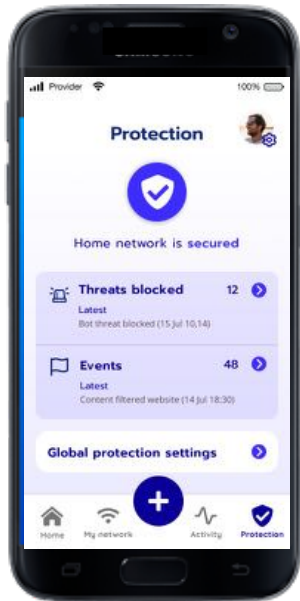

CASE BY CASE

AT HOME

F-Secure SENSE app*

- F-Secure provided app for connected home security management
- Block pages

F-Secure "One App"

- F-Secure provided combined app for endpoint protection and connected home security management (TOTAL 4.0, roadmap item 2022)

Service Provider App

- Service Provider app incl. connected home security management
- Family rules aligned via cloud
- Protection on-the-go with SAFE/TOTAL as separate apps

Heimgard App

- Third party Vendor, eg security or WiFi management application
- Integrated functionality with WiFi management or other functions

ON THE GO

- Protection on-the-go with SAFE/TOTAL as separate apps & IDP

CONFIDENTIAL

CONVERGED SMART HOME & SECURITY FEATURES EXAMPLE WITH F-SECURE & HEIMGARD

F-Secure SENSE functionality can be made available in Heimgard smart home app