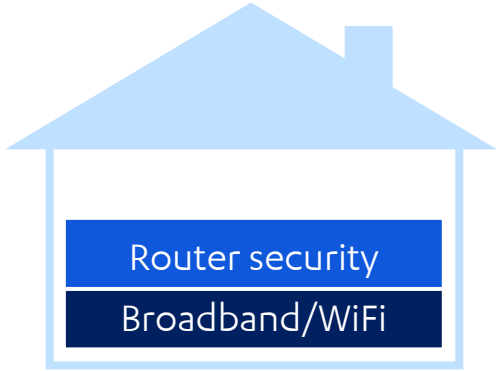

PEACE OF MIND