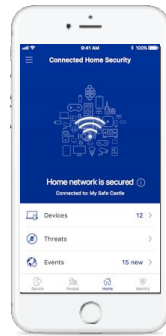

Protection for home network devices

F-Secure SENSE

Protects every internet connected device in the home network against cyber threats

MAKING IT HAPPEN

SENSE MANAGEMENT APP OPTIONS

RECOMMENDED

ROADMAP

OPTIONAL

CASE BY CASE

AT HOME

F-Secure SENSE app*

- F-Secure provided app for connected home security management
- Block pages

F-Secure "One App"

- F-Secure provided combined app for endpoint protection and connected home security management (TOTAL 4.0, roadmap item 2022)

Service Provider App

- Service Provider app incl. connected home security management
- Family rules aligned via cloud
- Protection on-the-go with SAFE/TOTAL as separate apps

Heimgard App

- Third party Vendor, eg security or WiFi management application
- Integrated functionality with WiFi management or other functions