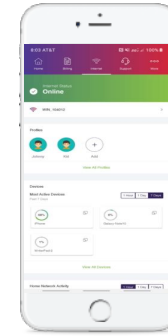

CASE BY CASE

AT HOME

F-Secure SENSE app*

- F-Secure provided app for connected home security management
- Block pages

F-Secure "One App"

- F-Secure provided combined app for endpoint protection and connected home security management (TOTAL 4.0, roadmap item 2022)

Service Provider App

- Service Provider app incl. connected home security management
- Family rules aligned via cloud
- Protection on-the-go with SAFE/TOTAL as separate apps

Heimgard App

- Third party Vendor, eg security or WiFi management application
- Integrated functionality with WiFi management or other functions