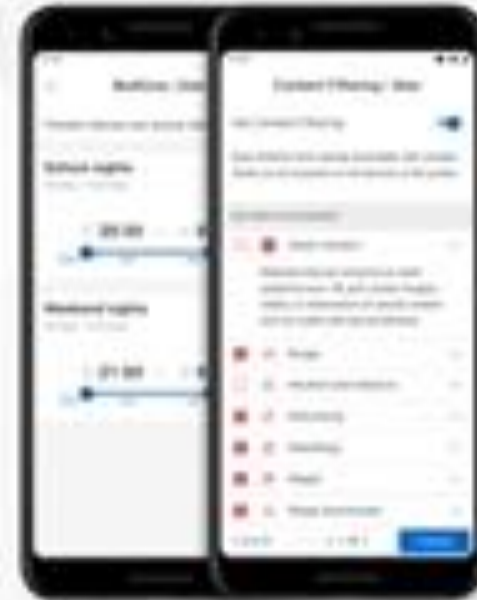

FAMILY PROTECTION

Set healthy online boundaries for your children, blocking harmful content and setting internet breaks when needed.