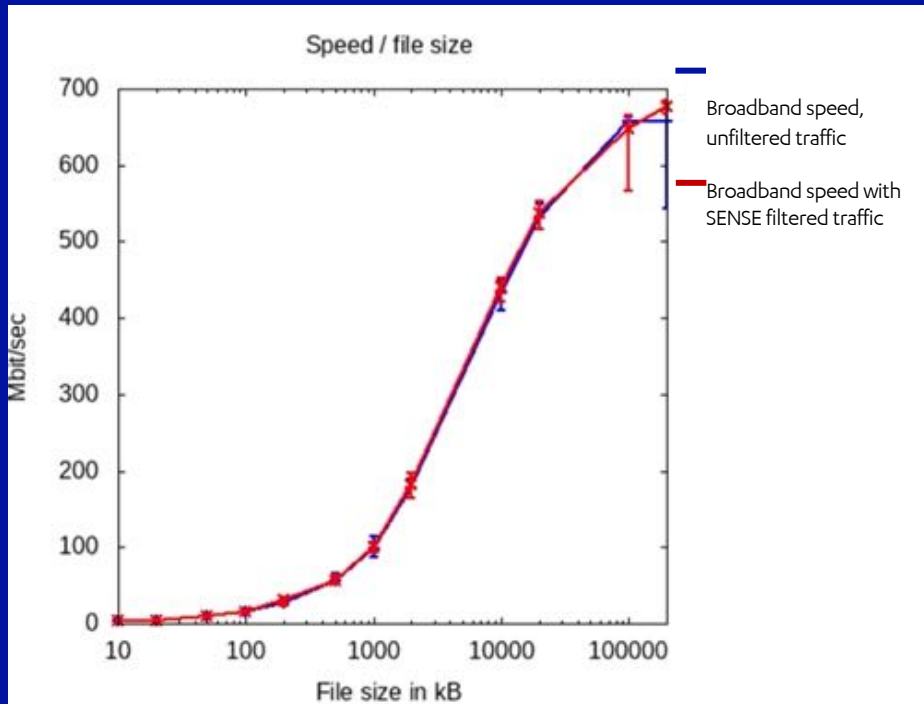

SMOOTH CUSTOMER JOURNEY TO ENDPOINT PROTECTION

Admin user has visibility to **devices requiring further actions**

Proactive push of endpoint security at service provider's discretion

RESTRICTED

SENSE DESIGNED FOR BEST INTERNET EXPERIENCE