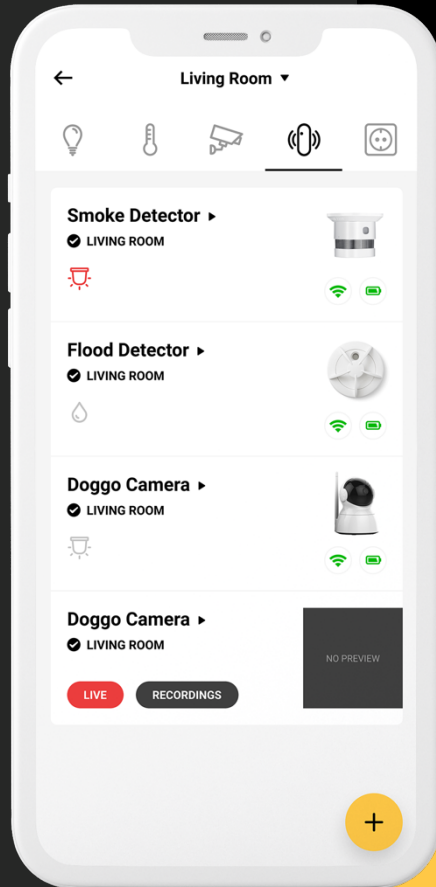

Packaging

Heimgard design

Packaging

White label example

Motion Sensor

Example white
labeling of Heimgard
package design

Alarm Starter Kit

Example white
labeling of Heimgard
package design

App

The App design is customized by using:

- 🏠 your brand logo and colors
- 🏠 your native language
- 🏠 lifestyle photo in compliance with your moodboard

Heimgard App

- 🏠 Welcome screen
- 🏠 Preloader

White label example

Heimgard App

- 🏠 Dashboard
- 🏠 Room devices

White label example

Heimgard App

- 🏠 Lighting
- 🏠 Temperature

White label example

Brochure

The brochure design is customized by using:

Use the app to keep an eye on your home. Turn on the outer security. Activate the frost protection. Does the roof of your cabin need snow shoveling? Did you remember to lock the door? Or blow out the candle in the living room? Is the dog doing ok at home alone? Sit back, relax. You are in control.