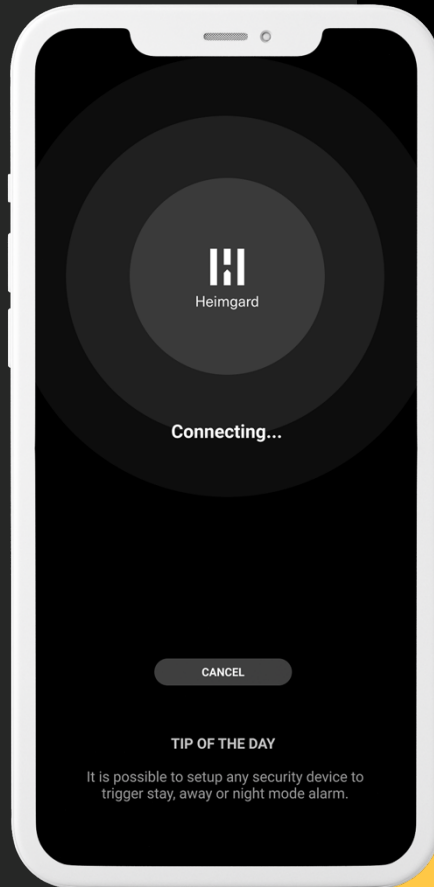

Packaging

Heimgard design

Packaging

White label example

Motion Sensor

Example white
labeling of Heimgard
package design

Alarm Starter Kit

Example white
labeling of Heimgard
package design

App

The App design is customized by using:

- 🏠 your brand logo and colors
- 🏠 your native language
- 🏠 lifestyle photo in compliance with your moodboard

Heimgard App

- 🏠 Welcome screen
- 🏠 Preloader

White label example

Heimgard App

- 🏠 Dashboard
- 🏠 Room devices

White label example

Heimgard App

- 🏠 Lighting
- 🏠 Temperature

White label example

Brochure

The brochure design is customized by using:

Use the app to keep an eye on your home. Turn on the outer security. Activate the frost protection. Does the roof of your cabin need snow shoveling? Did you remember to lock the door? Or blow out the candle in the living room? Is the dog doing ok at home alone? Sit back, relax. You are in control.