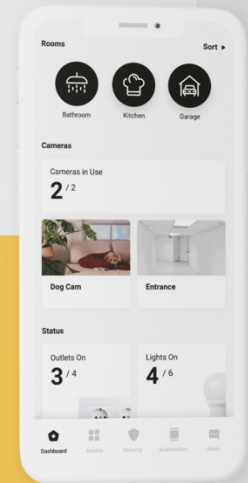

Heimgard App

- 🏠 Dashboard
- 🏠 Room devices

White label example

Heimgard App

- 🏠 Lighting
- 🏠 Temperature

White label example

Brochure

The brochure design is customized by using:

Use the app to keep an eye on your home. Turn on the outer security. Activate the frost protection. Does the roof of your cabin need snow shoveling? Did you remember to lock the door? Or blow out the candle in the living room? Is the dog doing ok at home alone? Sit back, relax. You are in control.

Indoor Cameras

Practical and discreet for use at home. Movement sensor and notification. Video recording on-demand. Night vision. It can all be controlled through the app.

Outdoor Cameras

Keep an eye on your driveway, garage, shed and garden. Movement sensors with notification. Video recording on-demand. Night vision. All of this can be monitored through the app.

Optical Smoke Detectors

Protects you and your home. Runs on battery. Notifies with a powerful siren and through the app.

Water Leak Detectors

Notifies you automatically if there is a water leakage. Runs on battery. Sends push notifications through the app if water is detected.