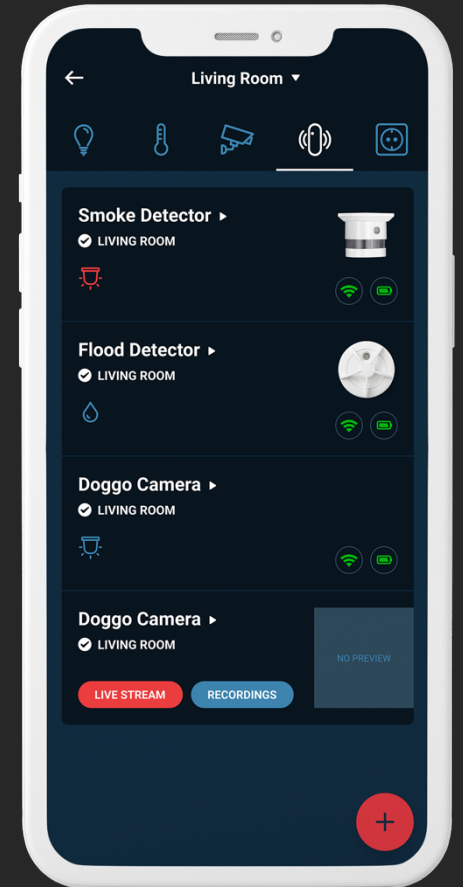

Packaging

Heimgard design

Packaging

White label example

Motion Sensor

Example white
labeling of Heimgard
package design

Alarm Starter Kit

Example white
labeling of Heimgard
package design

App

The App design is customized by using:

- 🏠 your brand logo and colors
- 🏠 your native language
- 🏠 lifestyle photo in compliance with your moodboard

Heimgard App

- 🏠 Welcome screen
- 🏠 Preloader

White label example

Heimgard App

- 🏠 Dashboard
- 🏠 Room devices

White label example

Heimgard App

- 🏠 Lighting
- 🏠 Temperature

White label example

Brochure

The brochure design is customized by using:

Use the app to keep an eye on your home. Turn on the outer security. Activate the frost protection. Does the roof of your cabin need snow shoveling? Did you remember to lock the door? Or blow out the candle in the living room? Is the dog doing ok at home alone? Sit back, relax. You are in control.