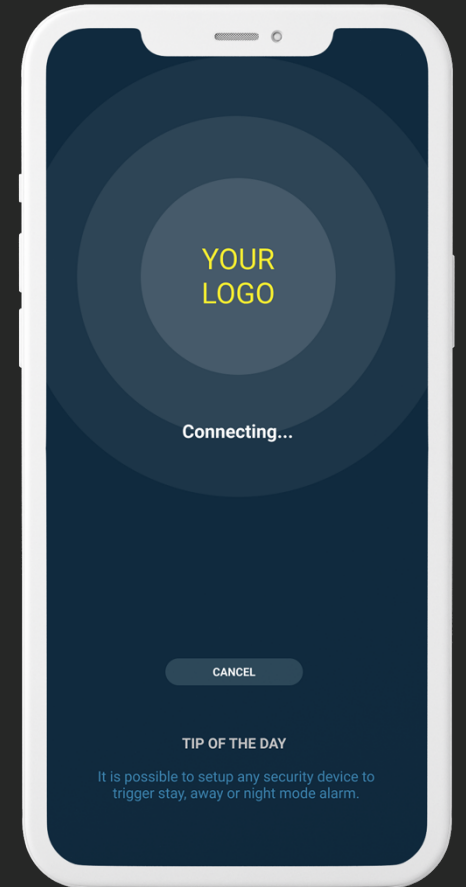

Packaging

Heimgard design

Packaging

White label example

Motion Sensor

Example white
labeling of Heimgard
package design

Alarm Starter Kit

Example white
labeling of Heimgard
package design

App

The App design is customized by using:

- 🏠 your brand logo and colors
- 🏠 your native language
- 🏠 lifestyle photo in compliance with your moodboard

Heimgard App

- 🏠 Welcome screen
- 🏠 Preloader

White label example

Heimgard App

- 🏠 Dashboard
- 🏠 Room devices

White label example

Heimgard App

- 🏠 Lighting
- 🏠 Temperature

White label example

Brochure

The brochure design is customized by using:

- 🏠 your brand logo, font and colors
- 🏠 your App screens
- 🏠 your native language
- 🏠 your iconography (if available)
- 🏠 your POS agenda
- 🏠 lifestyle photos in compliance with your moodboard

Heimgard Brochure