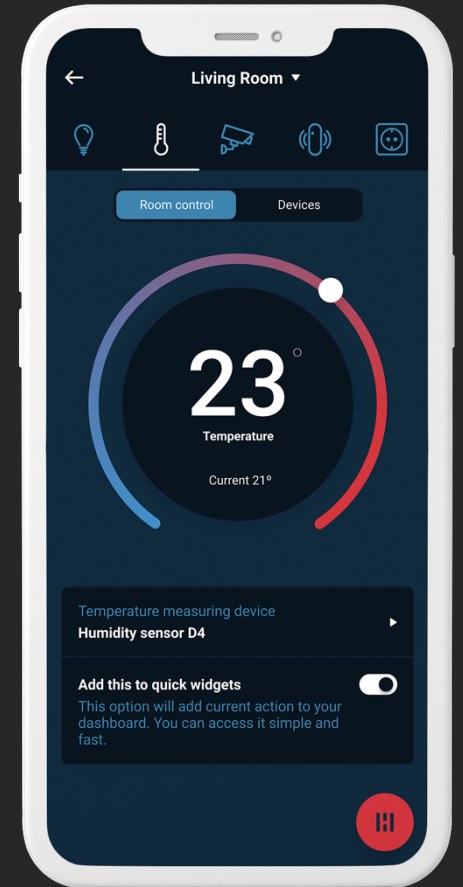

App

The App design is customized by using:

- 🏠 your brand logo and colors
- 🏠 your native language
- 🏠 lifestyle photo in compliance with your moodboard

Heimgard App

- 🏠 Welcome screen
- 🏠 Preloader

White label example

Heimgard App

- 🏠 Dashboard
- 🏠 Room devices

White label example

Heimgard App

- 🏠 Lighting
- 🏠 Temperature

White label example

Brochure

The brochure design is customized by using:

- 🏠 your brand logo, font and colors
- 🏠 your App screens
- 🏠 your native language
- 🏠 your iconography (if available)
- 🏠 your POS agenda
- 🏠 lifestyle photos in compliance with your moodboard

Heimgard Brochure

Use the app to keep an eye on your home. Turn on the outer security. Activate the frost protection. Does the roof of your cabin need snow shoveling? Did you remember to lock the door? Or blow out the candle in the living room? Is the dog doing ok at home alone? Sit back, relax. You are in control.