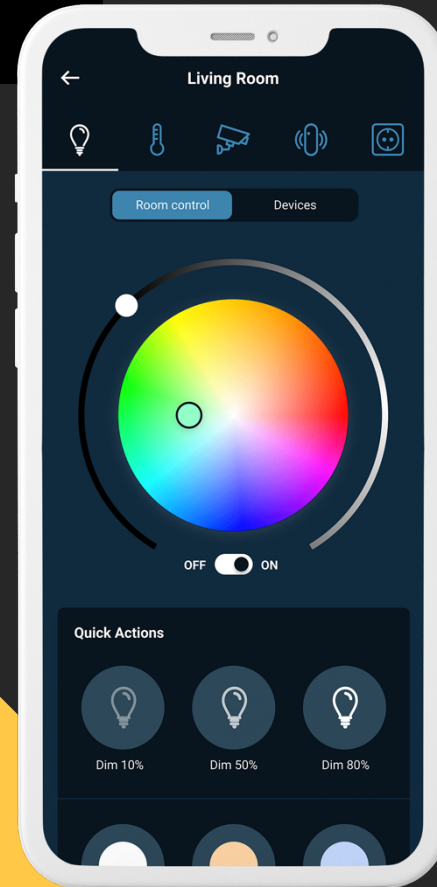

App

The App design is customized by using:

- 🏠 your brand logo and colors
- 🏠 your native language
- 🏠 lifestyle photo in compliance with your moodboard

Heimgard App

- 🏠 Welcome screen
- 🏠 Preloader

White label example

Heimgard App

- 🏠 Dashboard
- 🏠 Room devices

White label example

Heimgard App

- 🏠 Lighting
- 🏠 Temperature

White label example

Brochure

The brochure design is customized by using:

- 🏠 your brand logo, font and colors
- 🏠 your App screens
- 🏠 your native language
- 🏠 your iconography (if available)
- 🏠 your POS agenda
- 🏠 lifestyle photos in compliance with your moodboard

Heimgard Brochure

Use the app to keep an eye on your home. Turn on the outer security. Activate the frost protection. Does the roof of your cabin need snow shoveling? Did you remember to lock the door? Or blow out the candle in the living room? Is the dog doing ok at home alone? Sit back, relax. You are in control.