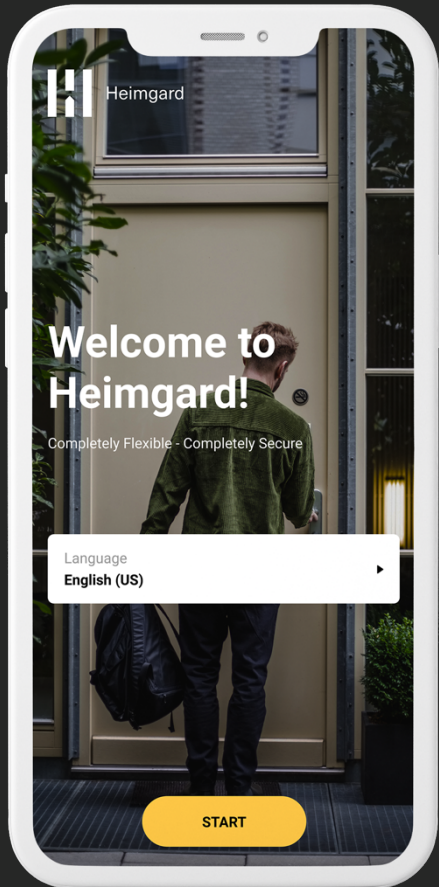

Packaging

Heimgard design

Packaging

White label example

Motion Sensor

Example white
labeling of Heimgard
package design

Alarm Starter Kit

Example white
labeling of Heimgard
package design

App

The App design is customized by using:

- 🏠 your brand logo and colors
- 🏠 your native language
- 🏠 lifestyle photo in compliance with your moodboard

Heimgard App

- 🏠 Welcome screen
- 🏠 Preloader

White label example

Heimgard App

- 🏠 Dashboard
- 🏠 Room devices

White label example

Heimgard App

- 🏠 Lighting
- 🏠 Temperature

White label example

Brochure

The brochure design is customized by using:

- 🏠 your brand logo, font and colors
- 🏠 your App screens
- 🏠 your native language
- 🏠 your iconography (if available)
- 🏠 your POS agenda
- 🏠 lifestyle photos in compliance with your moodboard

Heimgard Brochure