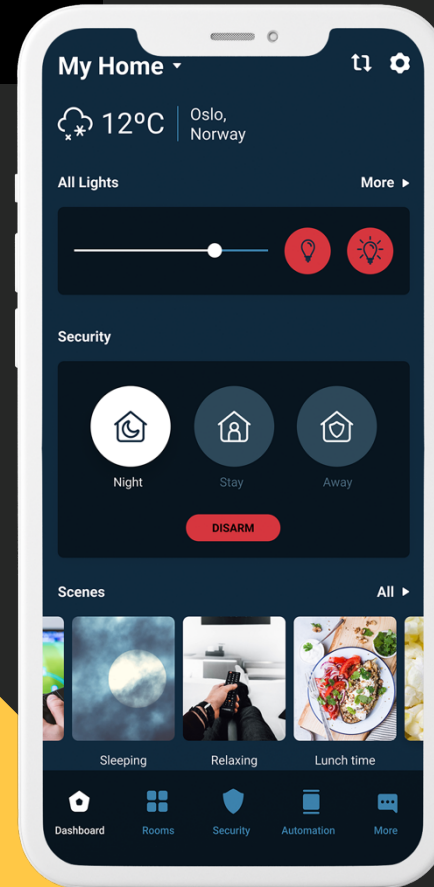

App

The App design is customized by using:

- 🏠 your brand logo and colors
- 🏠 your native language
- 🏠 lifestyle photo in compliance with your moodboard

Heimgard App

- 🏠 Welcome screen
- 🏠 Preloader

White label example

Heimgard App

- 🏠 Dashboard
- 🏠 Room devices

White label example

Heimgard App

- 🏠 Lighting
- 🏠 Temperature

White label example

Brochure

The brochure design is customized by using:

- 🏠 your brand logo, font and colors
- 🏠 your App screens
- 🏠 your native language
- 🏠 your iconography (if available)
- 🏠 your POS agenda
- 🏠 lifestyle photos in compliance with your moodboard

Heimgard Brochure

Use the app to keep an eye on your home. Turn on the outer security. Activate the frost protection. Does the roof of your cabin need snow shoveling? Did you remember to lock the door? Or blow out the candle in the living room? Is the dog doing ok at home alone? Sit back, relax. You are in control.