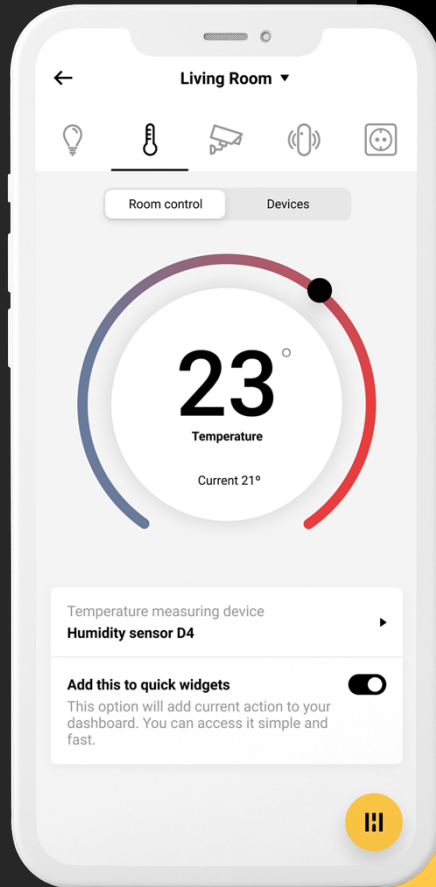

App

The App design is customized by using:

- 🏠 your brand logo and colors
- 🏠 your native language
- 🏠 lifestyle photo in compliance with your moodboard

Heimgard App

- 🏠 Welcome screen
- 🏠 Preloader

White label example

Heimgard App

- 🏠 Dashboard
- 🏠 Room devices

White label example

Heimgard App

- 🏠 Lighting
- 🏠 Temperature

White label example

Brochure

The brochure design is customized by using:

- 🏠 your brand logo, font and colors
- 🏠 your App screens
- 🏠 your native language
- 🏠 your iconography (if available)
- 🏠 your POS agenda
- 🏠 lifestyle photos in compliance with your moodboard

Heimgard Brochure

Use the app to keep an eye on your home. Turn on the outer security. Activate the frost protection. Does the roof of your cabin need snow shoveling? Did you remember to lock the door? Or blow out the candle in the living room? Is the dog doing ok at home alone? Sit back, relax. You are in control.