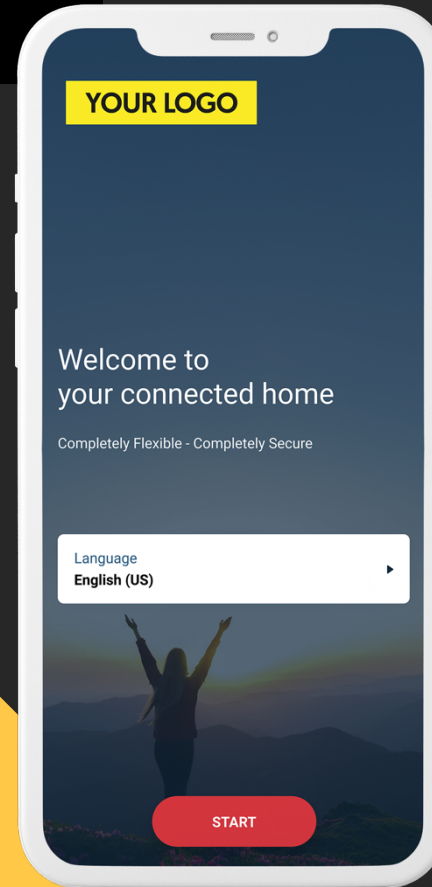

Packaging

Heimgard design

Packaging

White label example

Motion Sensor

Example white
labeling of Heimgard
package design

Alarm Starter Kit

Example white
labeling of Heimgard
package design

App

The App design is customized by using:

- 🏠 your brand logo and colors
- 🏠 your native language
- 🏠 lifestyle photo in compliance with your moodboard

Heimgard App

- 🏠 Welcome screen
- 🏠 Preloader

White label example

Heimgard App

- 🏠 Dashboard
- 🏠 Room devices

White label example

Heimgard App

- 🏠 Lighting
- 🏠 Temperature

White label example

Brochure

The brochure design is customized by using:

- 🏠 your brand logo, font and colors
- 🏠 your App screens
- 🏠 your native language
- 🏠 your iconography (if available)
- 🏠 your POS agenda
- 🏠 lifestyle photos in compliance with your moodboard

Heimgard Brochure