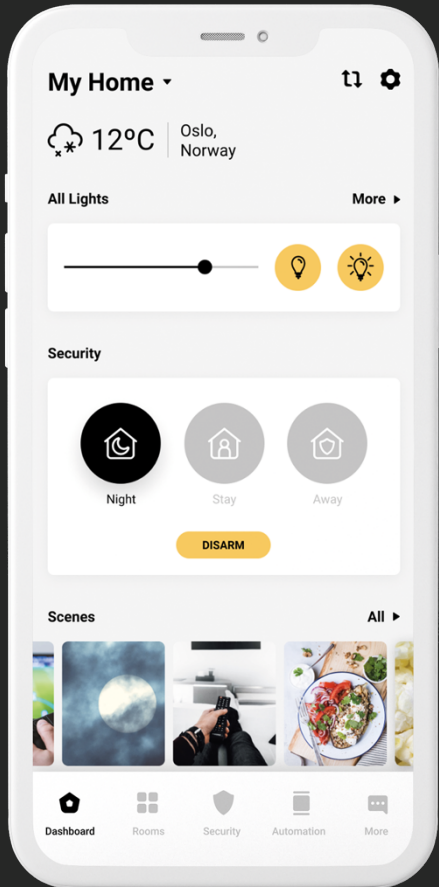

App

The App design is customized by using:

- 🏠 your brand logo and colors
- 🏠 your native language
- 🏠 lifestyle photo in compliance with your moodboard

Heimgard App

- 🏠 Welcome screen
- 🏠 Preloader

White label example

Heimgard App

- 🏠 Dashboard
- 🏠 Room devices

White label example

Heimgard App

- 🏠 Lighting
- 🏠 Temperature

White label example

Brochure

The brochure design is customized by using:

- 🏠 your brand logo, font and colors
- 🏠 your App screens
- 🏠 your native language
- 🏠 your iconography (if available)
- 🏠 your POS agenda
- 🏠 lifestyle photos in compliance with your moodboard

Heimgard Brochure

Use the app to keep an eye on your home. Turn on the outer security. Activate the frost protection. Does the roof of your cabin need snow shoveling? Did you remember to lock the door? Or blow out the candle in the living room? Is the dog doing ok at home alone? Sit back, relax. You are in control.