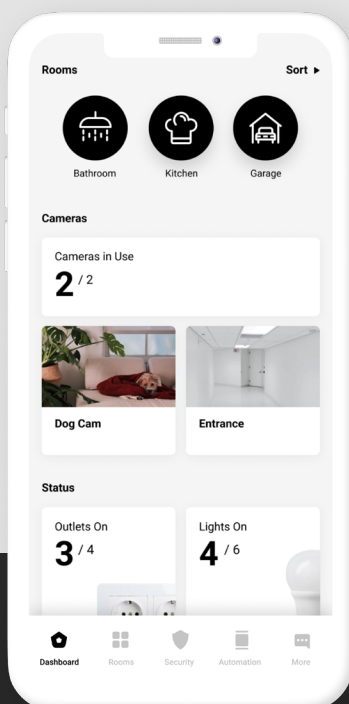

Smart Bulb

E14 warm to cool C38

Placement and operation temperature

- Field of application: Indoors
- IP classification: IP20
- Operating temperature (°C): 0+40
- Operating relative humidity (%): ≤95%RH (No condensation)
- Mounting options: Lamp socket
- Does not require authorized installer

Logistics and packaging

- Customs Tariff Number (HS-Code): 85395200
- Country of origin: China
- Quantity in F-PAK (sales pack): 1
- Number of F-PAK in D-PAK (carton): TBC
- Minimum order quantity: D-PAK
- Order multiple: D-PAK
- Storage temperature (°C): 10-35°C
- Storage humidity (%): 30-50%RH (No condensation)

Package Content

- Main product
- Quick start guide

Materials and colors

- Finish: Plastic, steel
- Color: White

Design, dimensions and weight

- Candle
- Dimensions HxWxD (mm): 110x38x38
- Net weight (g) F-PAK: 41
- Net weight per unit (g): 41

Technical specifications

- Dimmable (By app/wireless - Smart LED bulbs does not support traditional rotary dimmers)
- Lighting technology: LED
- Lamp socket base: E14
- Color temperature (Kelvin): 2700-6500
- Light color: Tunable white
- CRI (Color Rendering Index): >80
- Light beam angle (°): 300°
- Rated lifespan in hours (approx.): 25000
- Start-up time (sec): Instant

You can control more than 2 000 products from leading brands like Ikea, Samsung, Google and many, many more with the Heimgard Smart Home app. Available in Apple Store and Play Store.