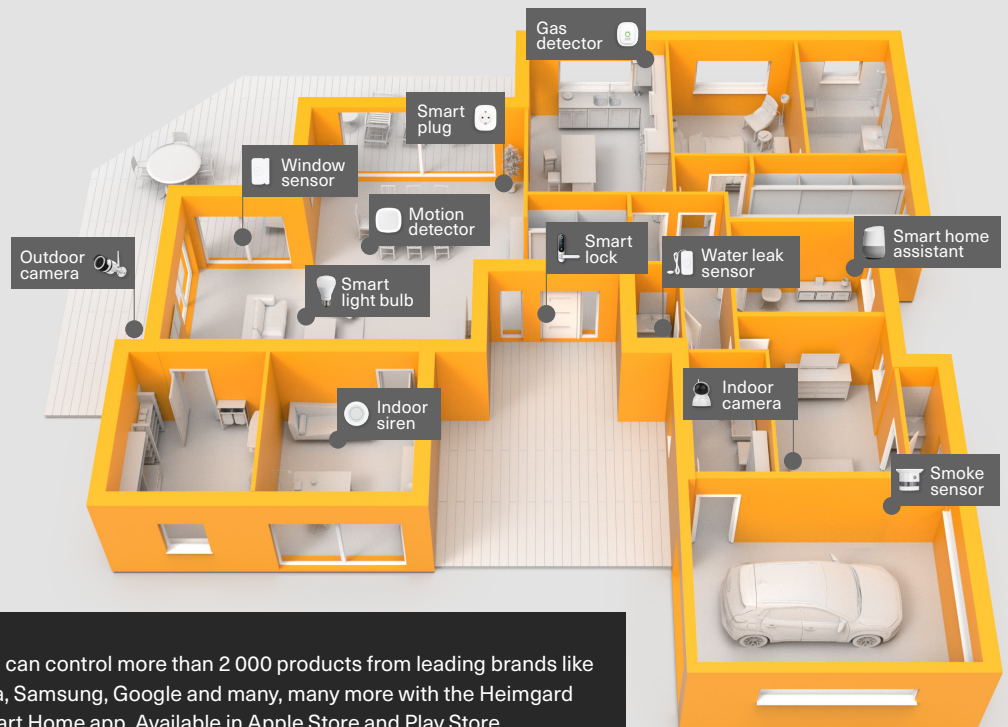

Package Content

- Main product
- Quick start guide

Materials and colors

- Finish: Plastic, steel
- Color: White

Design, dimensions and weight

- Spot
- Dimensions HxWxD (mm): 54x50x50
- Net weight (g) F-PAK: 45
- Net weight per unit (g): 45

Technical specifications

- Dimmable (By app/wireless - Smart LED bulbs does not support traditional rotary dimmers)
- Lighting technology: LED
- Lamp socket base: GU10
- Color temperature (Kelvin): 2700-6500
- Light color: Tunable white
- CRI (Color Rendering Index): >80
- Light beam angle (°): 42°
- Rated lifespan in hours (approx.): 25000
- Start-up time (sec): Instant