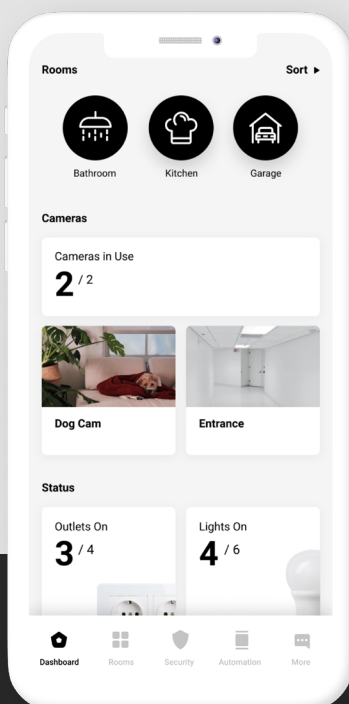

Smart Bulb

GU10 warm to cool

Placement and operation temperature

- Field of application: Indoors
- IP classification: IP20
- Operating temperature (°C): 0+40
- Operating relative humidity (%): ≤95%RH (No condensation)
- Mounting options: Lamp socket
- Does not require authorized installer

Logistics and packaging

- Customs Tariff Number (HS-Code): 85395200
- Country of origin: China
- Quantity in F-PAK (sales pack): 1
- Number of F-PAK in D-PAK (carton): 10
- Minimum order quantity: D-PAK
- Order multiple: D-PAK
- Storage temperature (°C): 10-35°C
- Storage humidity (%): 30-50%RH (No condensation)

Package Content

- Main product
- Quick start guide

Materials and colors

- Finish: Plastic, steel
- Color: White

Design, dimensions and weight

- Spot
- Dimensions HxWxD (mm): 54x50x50
- Net weight (g) F-PAK: 45
- Net weight per unit (g): 45

Technical specifications

- Dimmable (By app/wireless - Smart LED bulbs does not support traditional rotary dimmers)
- Lighting technology: LED
- Lamp socket base: GU10
- Color temperature (Kelvin): 2700-6500
- Light color: Tunable white
- CRI (Color Rendering Index): >80
- Light beam angle (°): 42°
- Rated lifespan in hours (approx.): 25000
- Start-up time (sec): Instant

You can control more than 2 000 products from leading brands like Ikea, Samsung, Google and many, many more with the Heimgard Smart Home app. Available in Apple Store and Play Store.